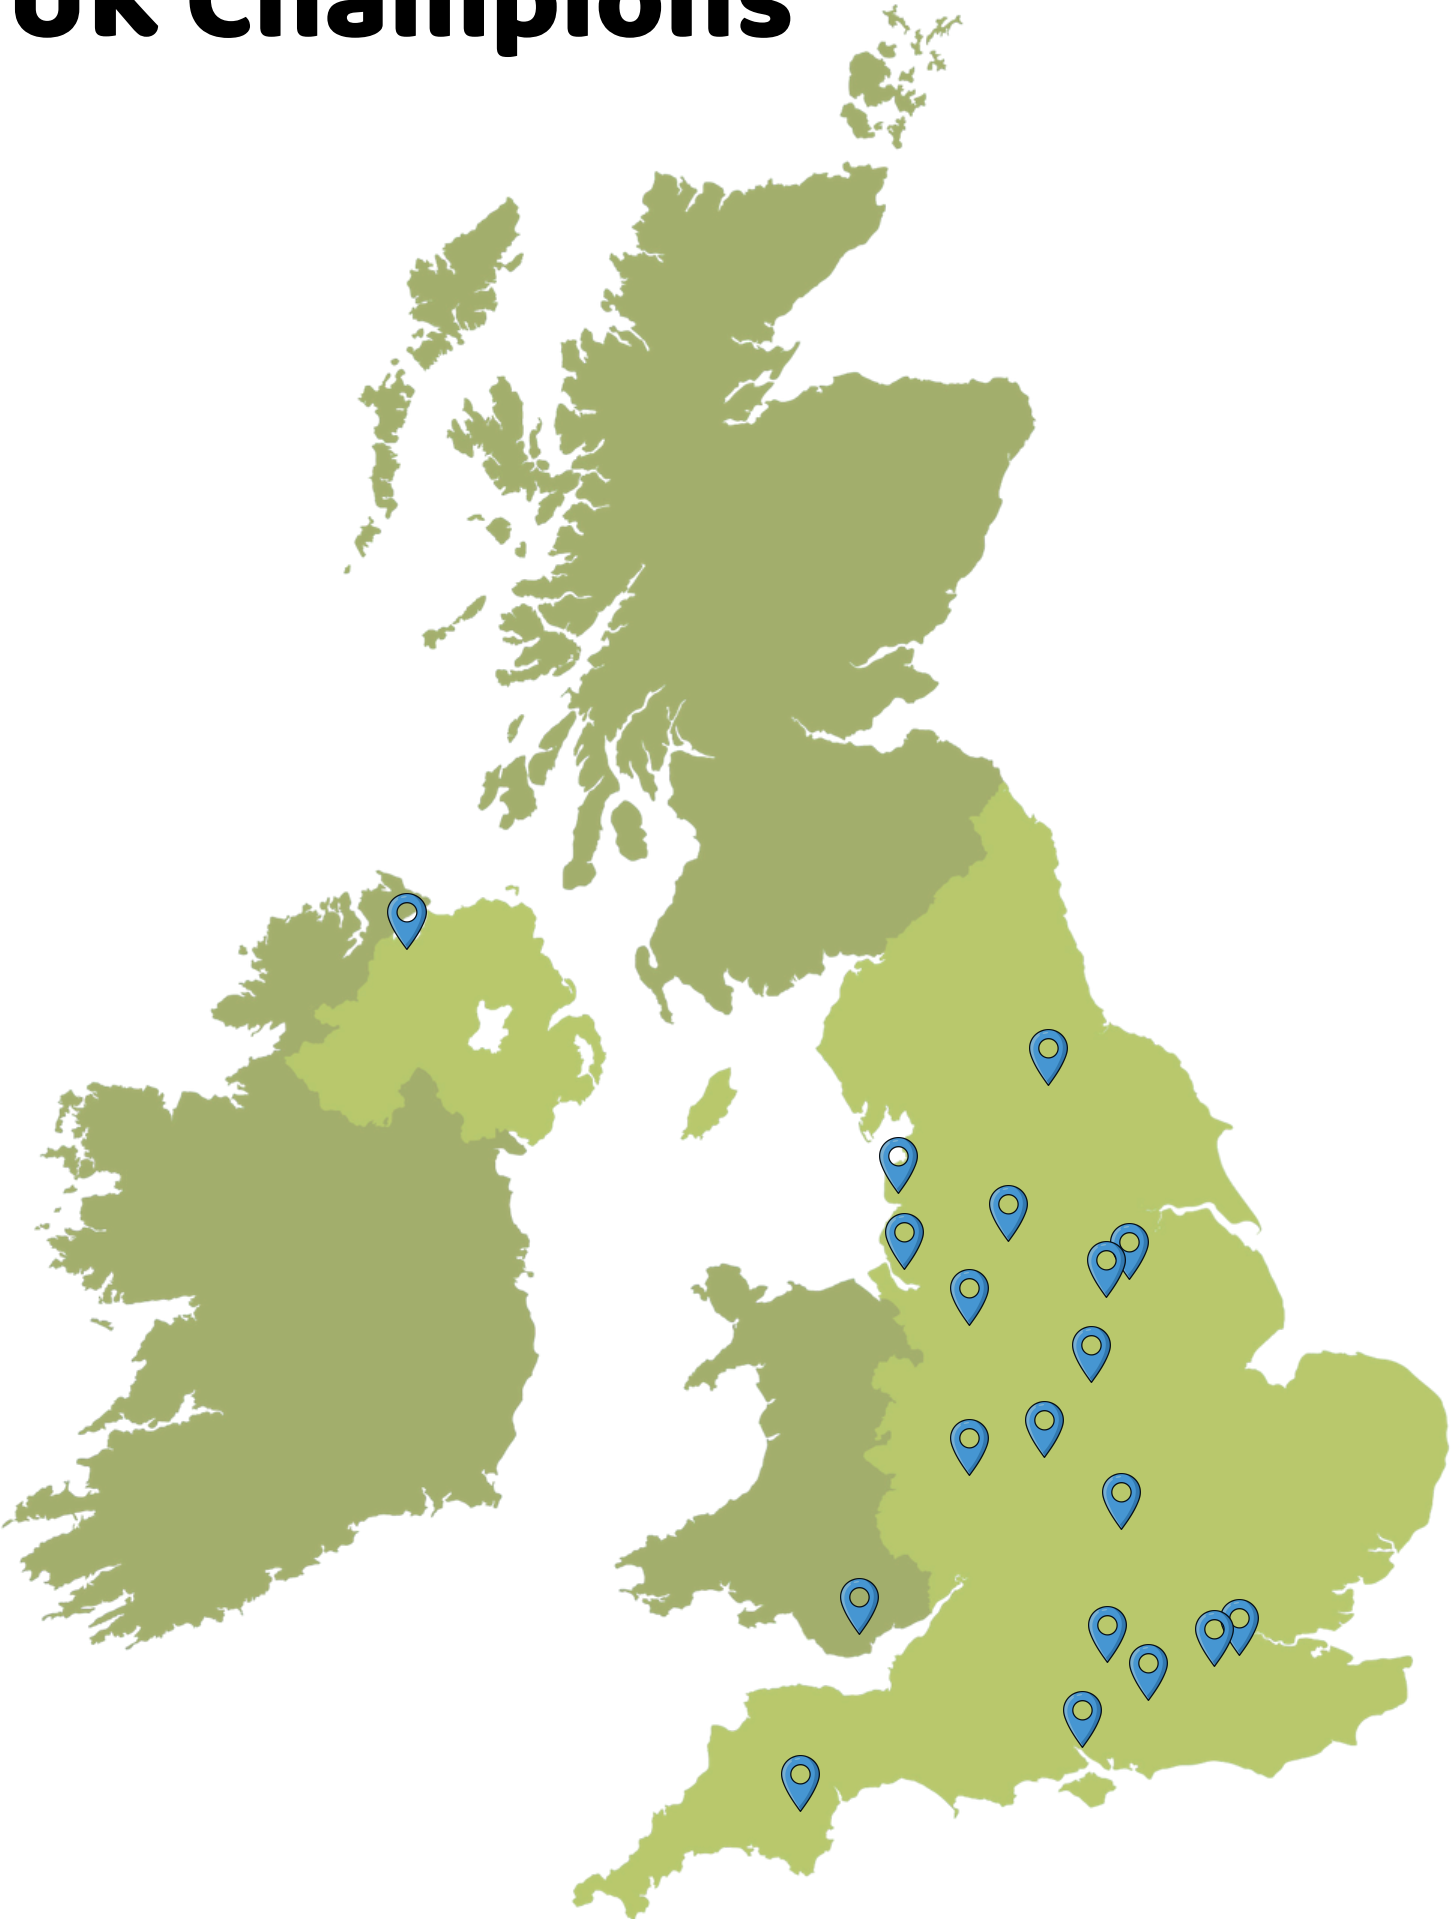

Champion Locations

These are some of the places where Champions are located:

UK:

- Beckenham
- Bishop Auckland
- Blackpool
- Bromley
- Cardiff
- Coventry
- Crewe
- Hatfield
- Kidderminster
- Leeds
- Liverpool
- Londonderry
- Luton
- Manchester
- Newbury
- Newton Abbot
- Sutton in Ashfield
- Southampton
- Surrey
- Sheffield

Worldwide:

- Auckland, New Zealand
- Hamilton, New Zealand
- Seattle, WA (USA)
- Tasmania, Australia

UK Champions

Worldwide Champions

Seattle, WA
(USA)

Tasmania

New Zealand